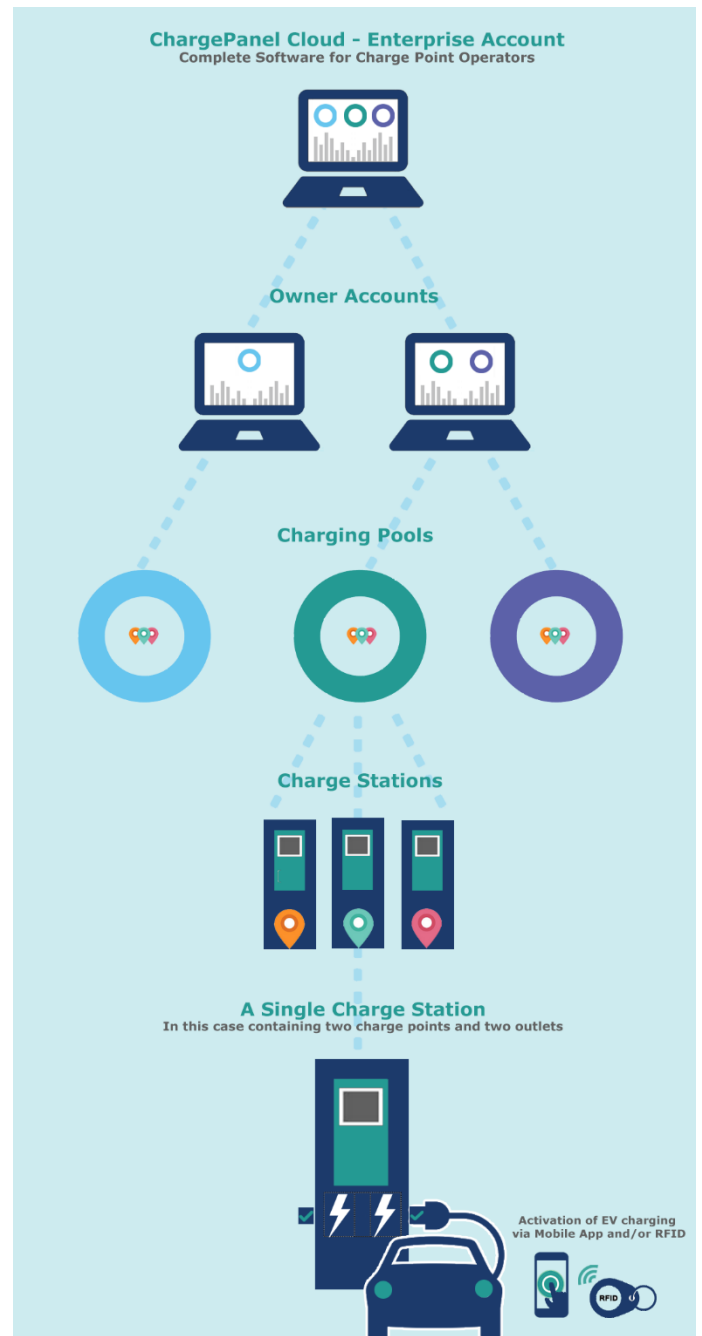

ChargePanel's – Enterprise (White Label) Solutions contain the following account types

ChargePanel Cloud - Enterprise Account

The Enterprise account provides one point of access for the management, functionality and operation of charge stations that are owned by separate businesses, organizations and charge point owners. The Enterprise Account is the management account for all Owner Accounts that are connected to it.

ChargePanel Cloud - Owner Account

The Owner Account is the management account for a charge point owner, business or organization where the owner can view and manage pricing, operating hours, members and statistics, for their specific charge stations.

Electric Vehicle - Driver Accounts

EV Driver Accounts are made available through the ChargePanel Connect Mobile App available for iOS (iPhone) and Google Play (Android). EV Drivers can log-in, activate and pay for charging in accordance with the specifications set in the Owner Account for a charge point. Drivers can also view their charging history and download receipts. Charging sessions can optionally be started via RFID where this functionality is both made available by the charge station and activated in the Owner Account.

The industry for electric vehicle charging is developing at a fast pace and so are the solutions we provide. This document is for informational purposes and may be updated with revisions and changes over time.

ChargePanel Enterprise Account Structure for Charge Station Management and Electric Vehicle Charging.

By Repayal AB. Copyright © 2019 Repayal AB. All rights reserved.

www.chargepanel.com